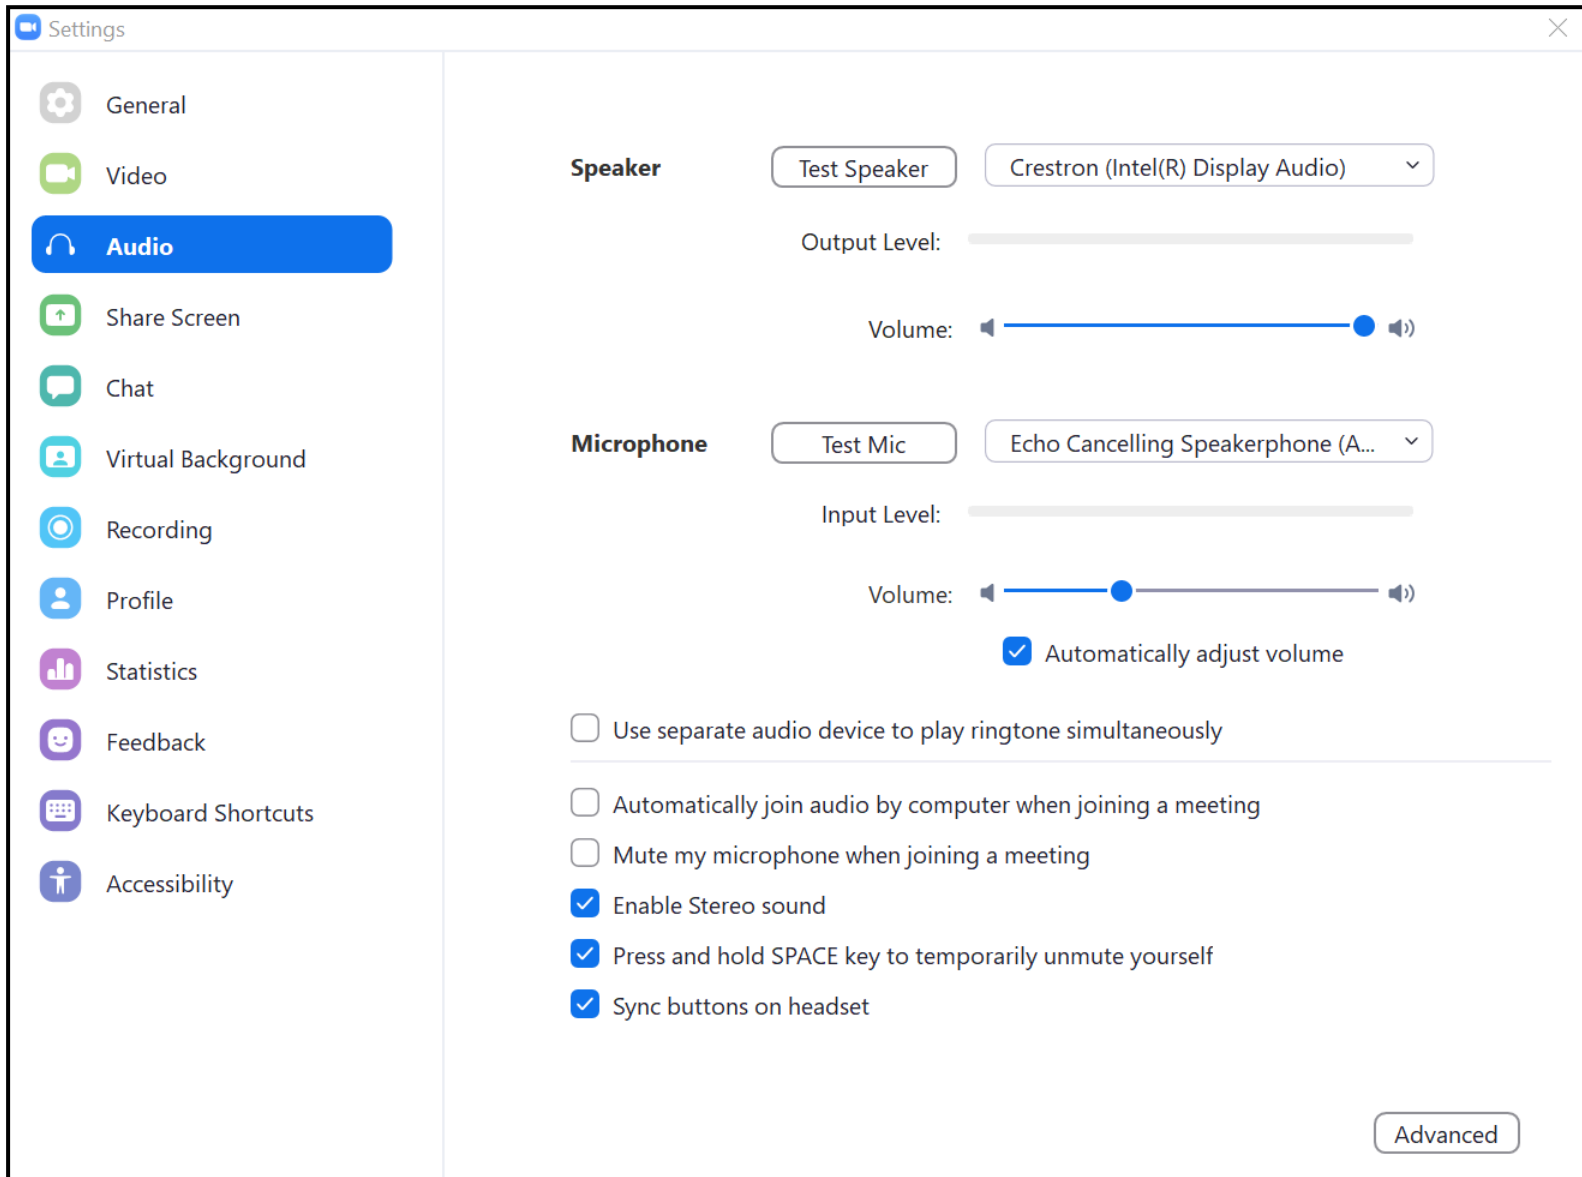

Zoom Video & Audio settings for classrooms with Enhanced AV technology

Speaker: Crestron (Intel Display Audio)

This is the classroom speaker output to hear the Zoom participants through classroom speaker system

Microphone: Echo Cancelling Speakerphone

Please Test Speaker and Test Mic to confirm

Zoom Video & Audio settings for classrooms with Enhanced AV technology

Camera: AV Bridge 2x1

My Video: Enable HD (Optional, will improve the video quality but may require more network bandwidth for Zoom participants)

Mirror my video - Uncheck, otherwise video will appear backwards on Zoom