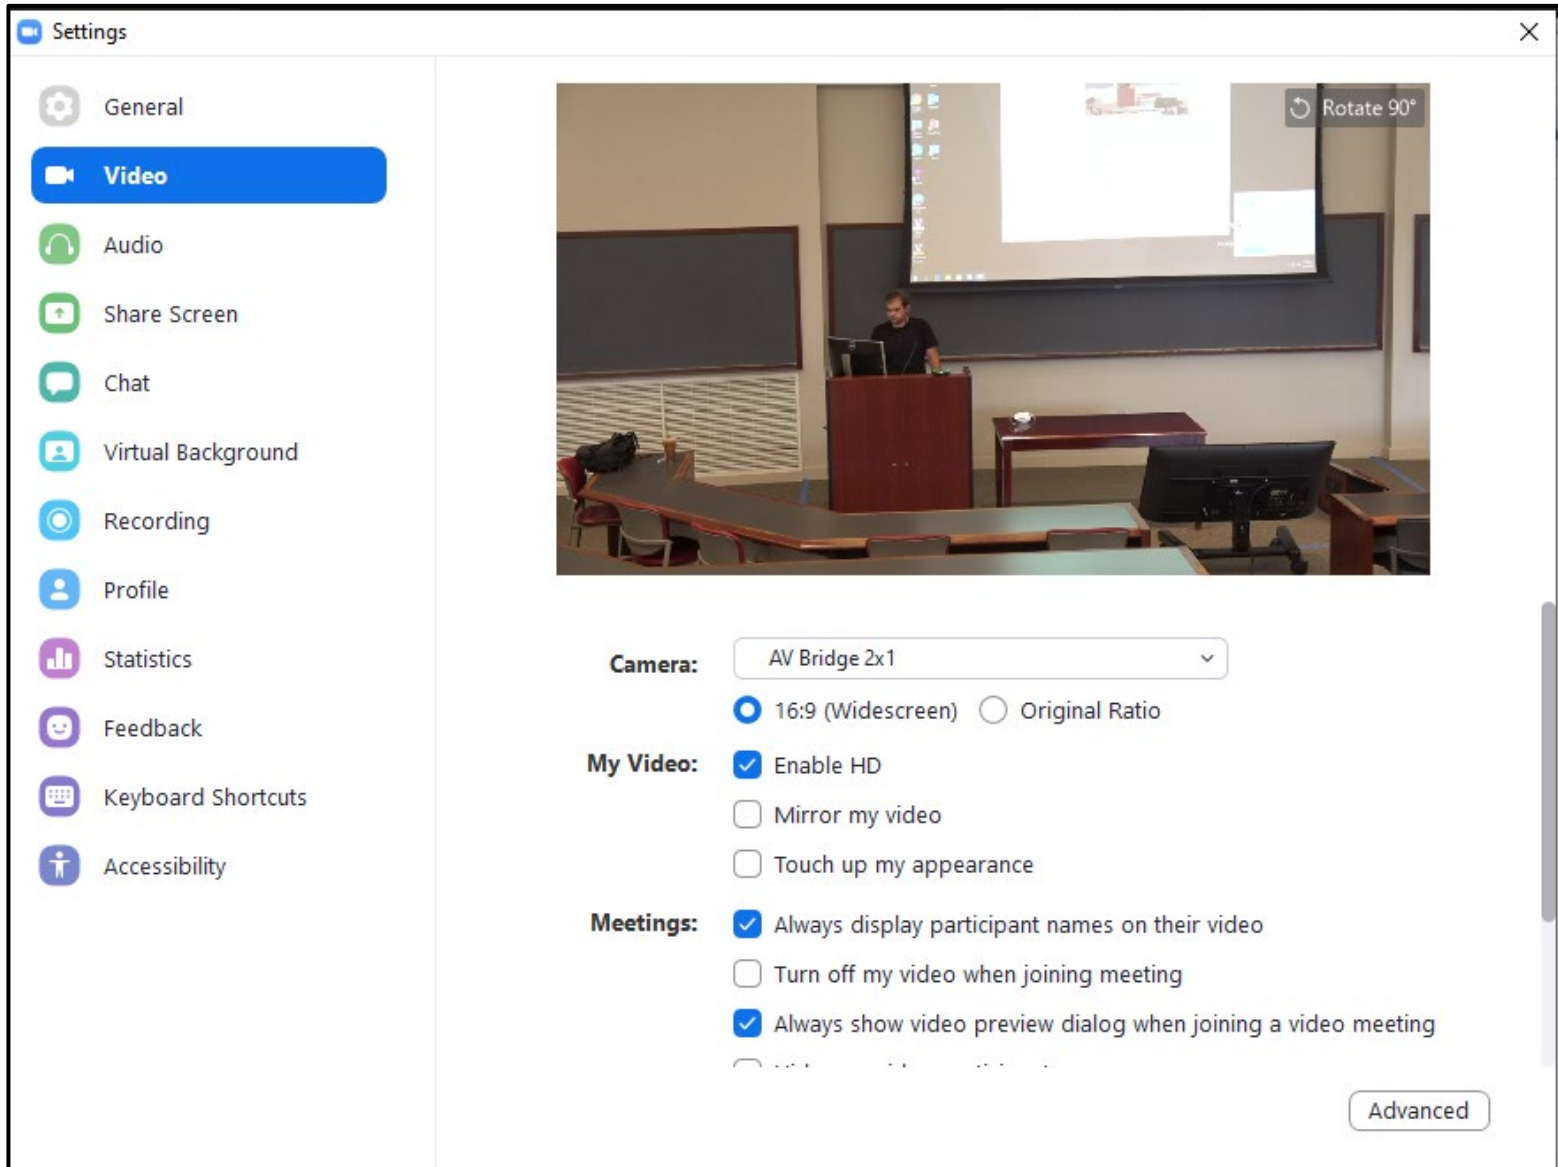

Zoom Video & Audio settings for classrooms with Enhanced AV technology

Speaker: Crestron (Intel Display Audio)

This is the classroom speaker output to hear the Zoom participants through classroom speaker system

Microphone: Echo Cancelling Speakerphone

Please Test Speaker and Test Mic to confirm

Zoom Video & Audio settings for classrooms with Enhanced AV technology

Camera: AV Bridge 2x1

My Video: Enable HD (Optional, will improve the video quality but may require more network bandwidth for Zoom participants)

Mirror my video - Uncheck, otherwise video will appear backwards on Zoom